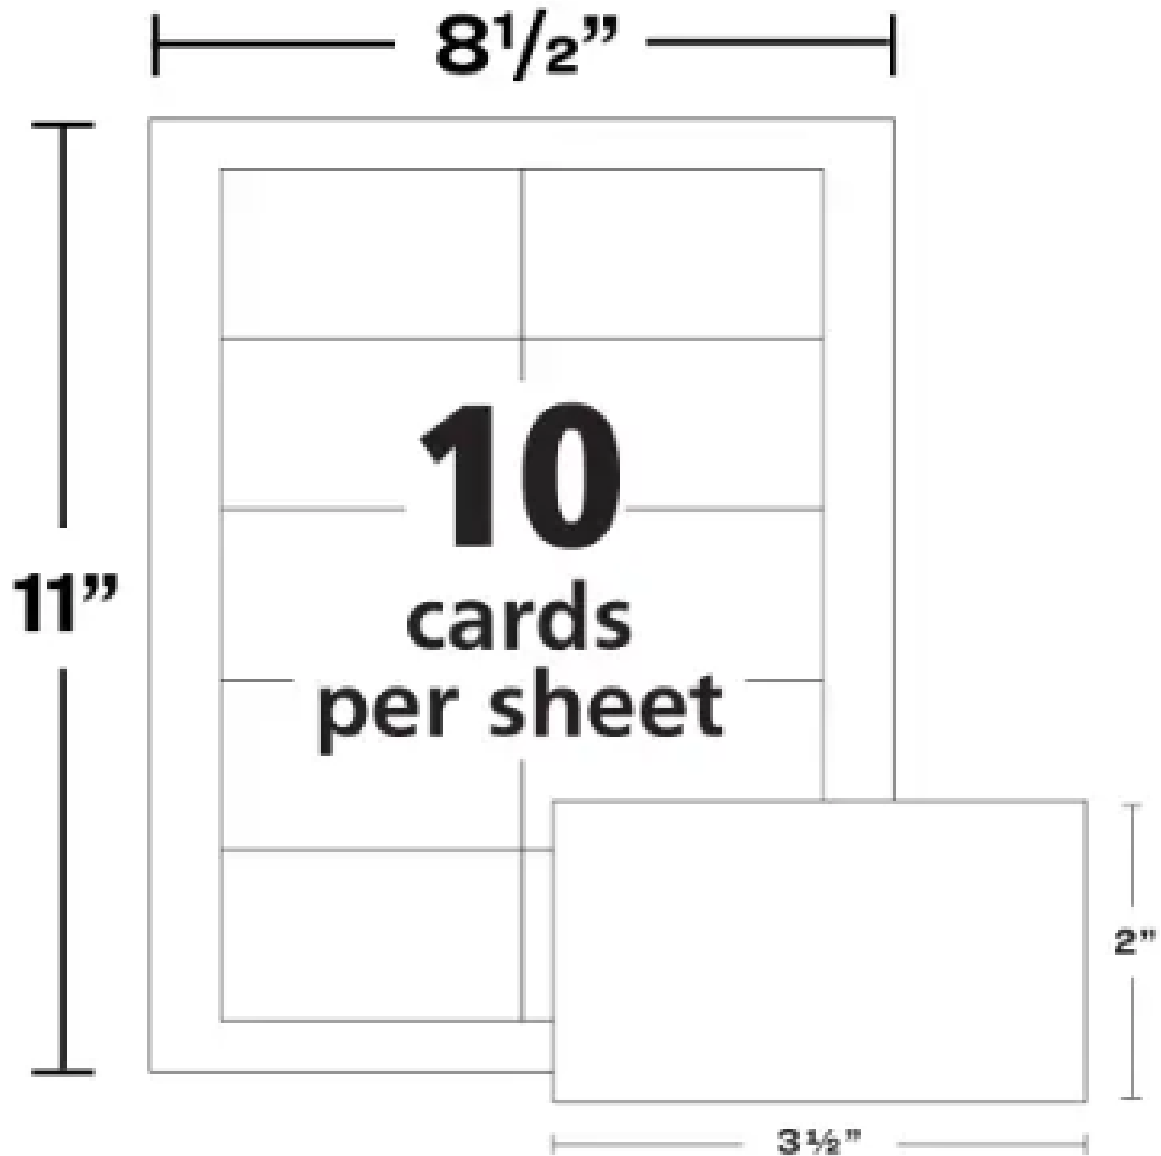

Card Size 2" X 3 1/2"

200 Cards, 20 Sheets (Use Avery Template 8871)

[Avery Clean Edge® Printable Business Cards Matte](#)